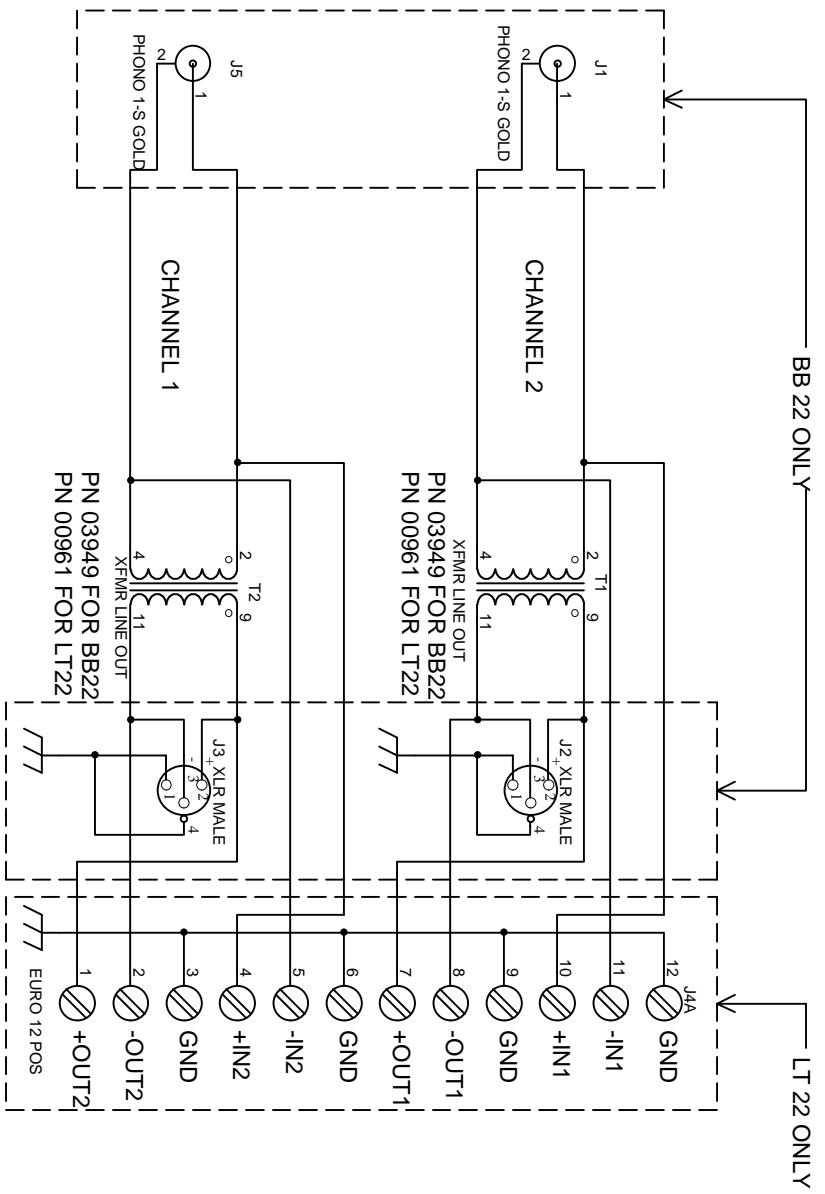

Rane Corp. (425)355-6000

102687 DES: BB 22/LT 22 SHEET 1 OF 2

ACTION: NEW PRODUCT FJ 09APR99

NOTE: J1, J2, J3 FOR BB22 ONLY.
 J4 FOR LT22 ONLY.

ACTION:		 10802 47th Avenue West Manitou WA 98275-5038	SHEET:	
DRAWN BY:	CHECKED BY:		1 of 1	102950
RB 2/24/99		BB22 & LT22 COMPOSITE		
				
H:\BB\LT22\102950.SCH 24-May-1999				