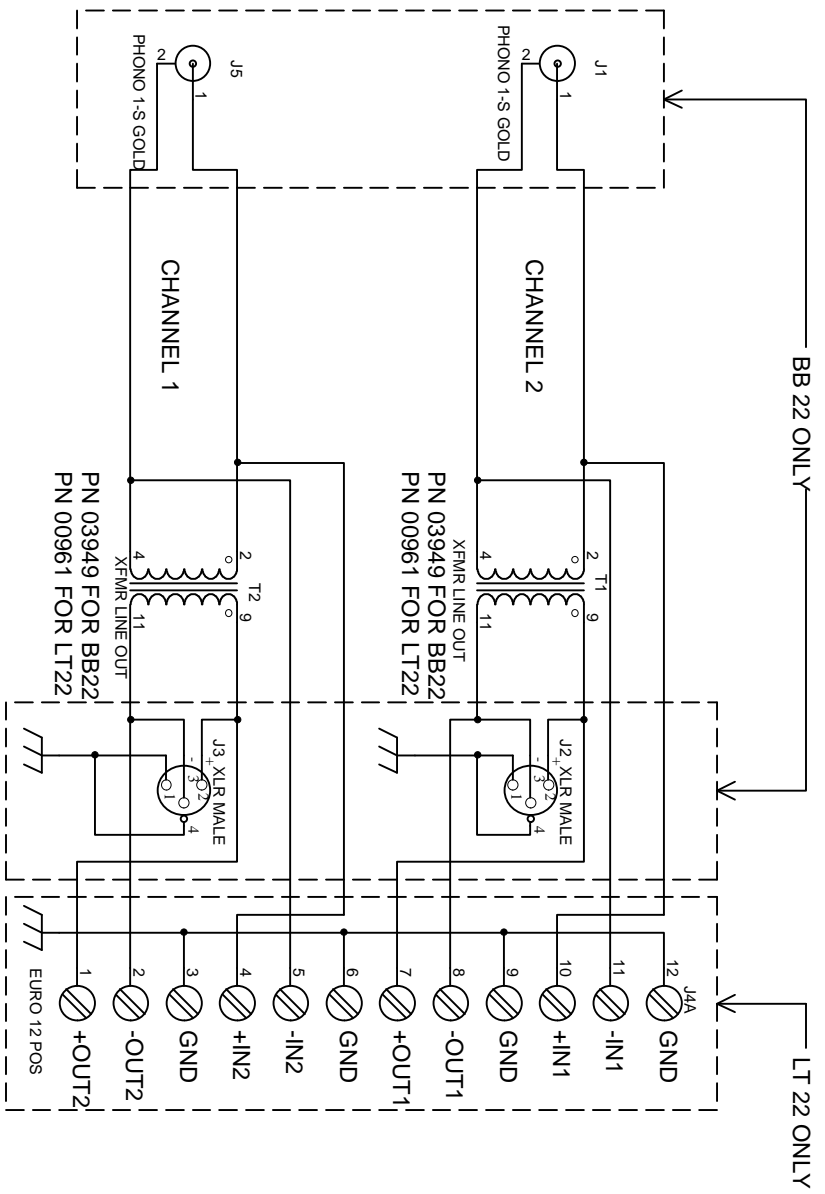

Rane Corp. (425)355-6000

102687 DES: BB 22/LT 22 SHEET 1 OF 2

ACTION: NEW PRODUCT FJ 09APR99

NOTE: J1, J2, J3 FOR BB22 ONLY.  
 J4 FOR LT22 ONLY.

ACTION:		 10802 47th Avenue West Mukwonago, WI 53091		SHEET:	
DRAWN BY:	CHECKED BY:			1 of 1	102950
RB 2/24/99					
BB22 & LT22 COMPOSITE					
H:\BB\LT22\102950.SCH 24-Mar-1999					