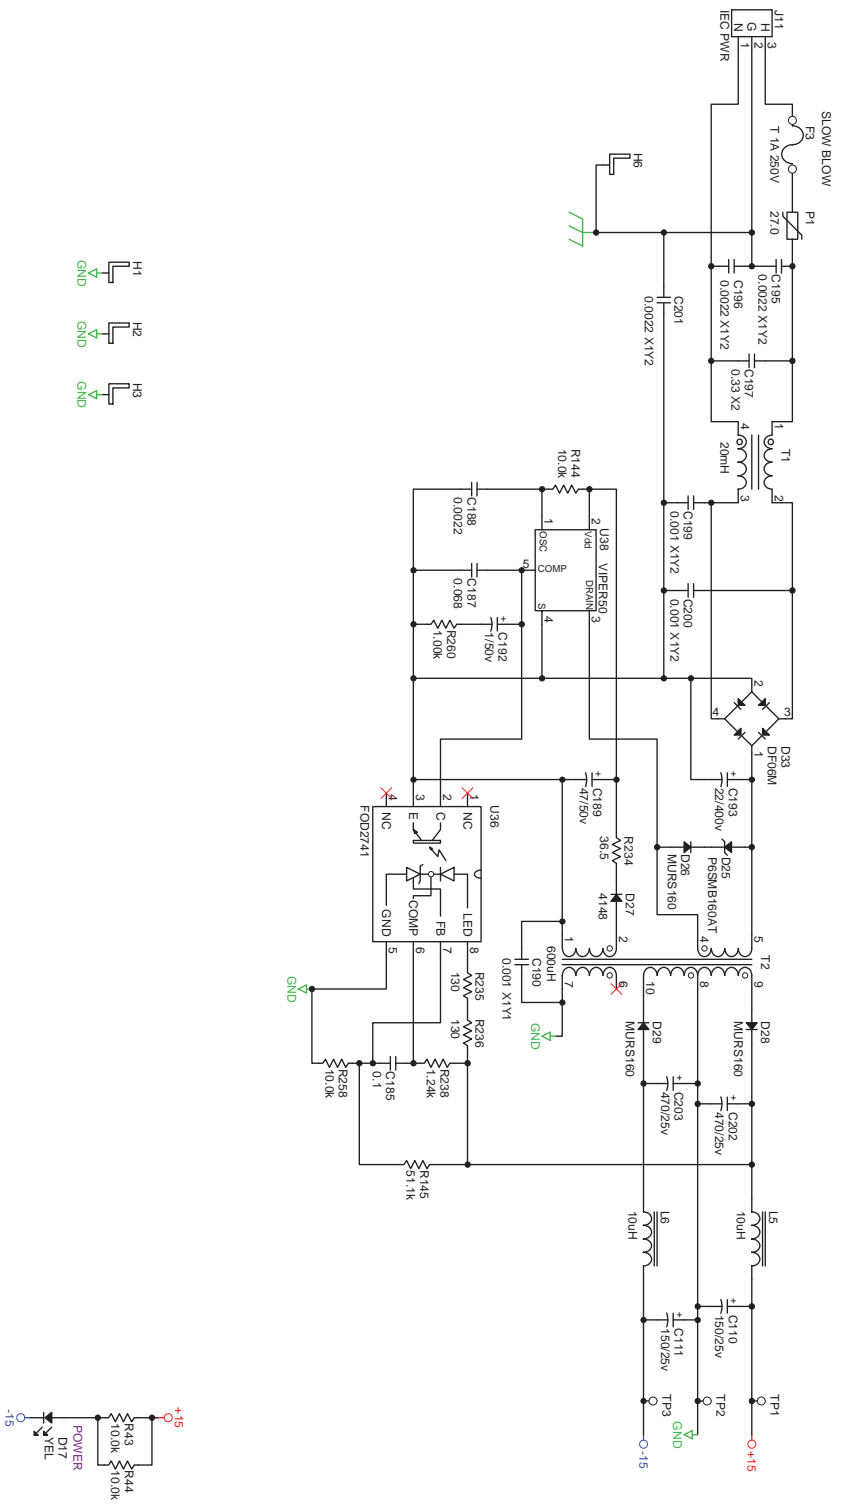

114383 FILM 1 OF 5 TOP SILKSCREEN DC22S

LEFT CHANNEL IS MASTER  
IN LINK MODE  
FOR GAIN AND DYNAMIC CONTROL

Main

ACTION:		RI TO SMT CONVERSION		RANE		POWER SUPPLY DC22S	
DRAWN BY:	RJ	CHECKED BY:	RWJ	10902 47th Avenue West	3	of 3	114386
WAS 11/15/76				MultiSite VA, 98275-5098	SHEET		