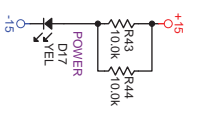

114383 FILM 1 OF 5 TOP SILKSCREEN DC22S

LEFT CHANNEL IS MASTER  
IN LINK MODE  
FOR GAIN AND DYNAMIC CONTROL

Main

ACTION:		RI TO SMT CONVERSION		RANE		POWER SUPPLY DC22S	
DRAWN BY:	RJ	CHECKED BY:	RWJ	10902 47th Avenue West	3	of 3	114386
WAS 11/15/76				MultiSite VA, 98275-5098	SHEET		