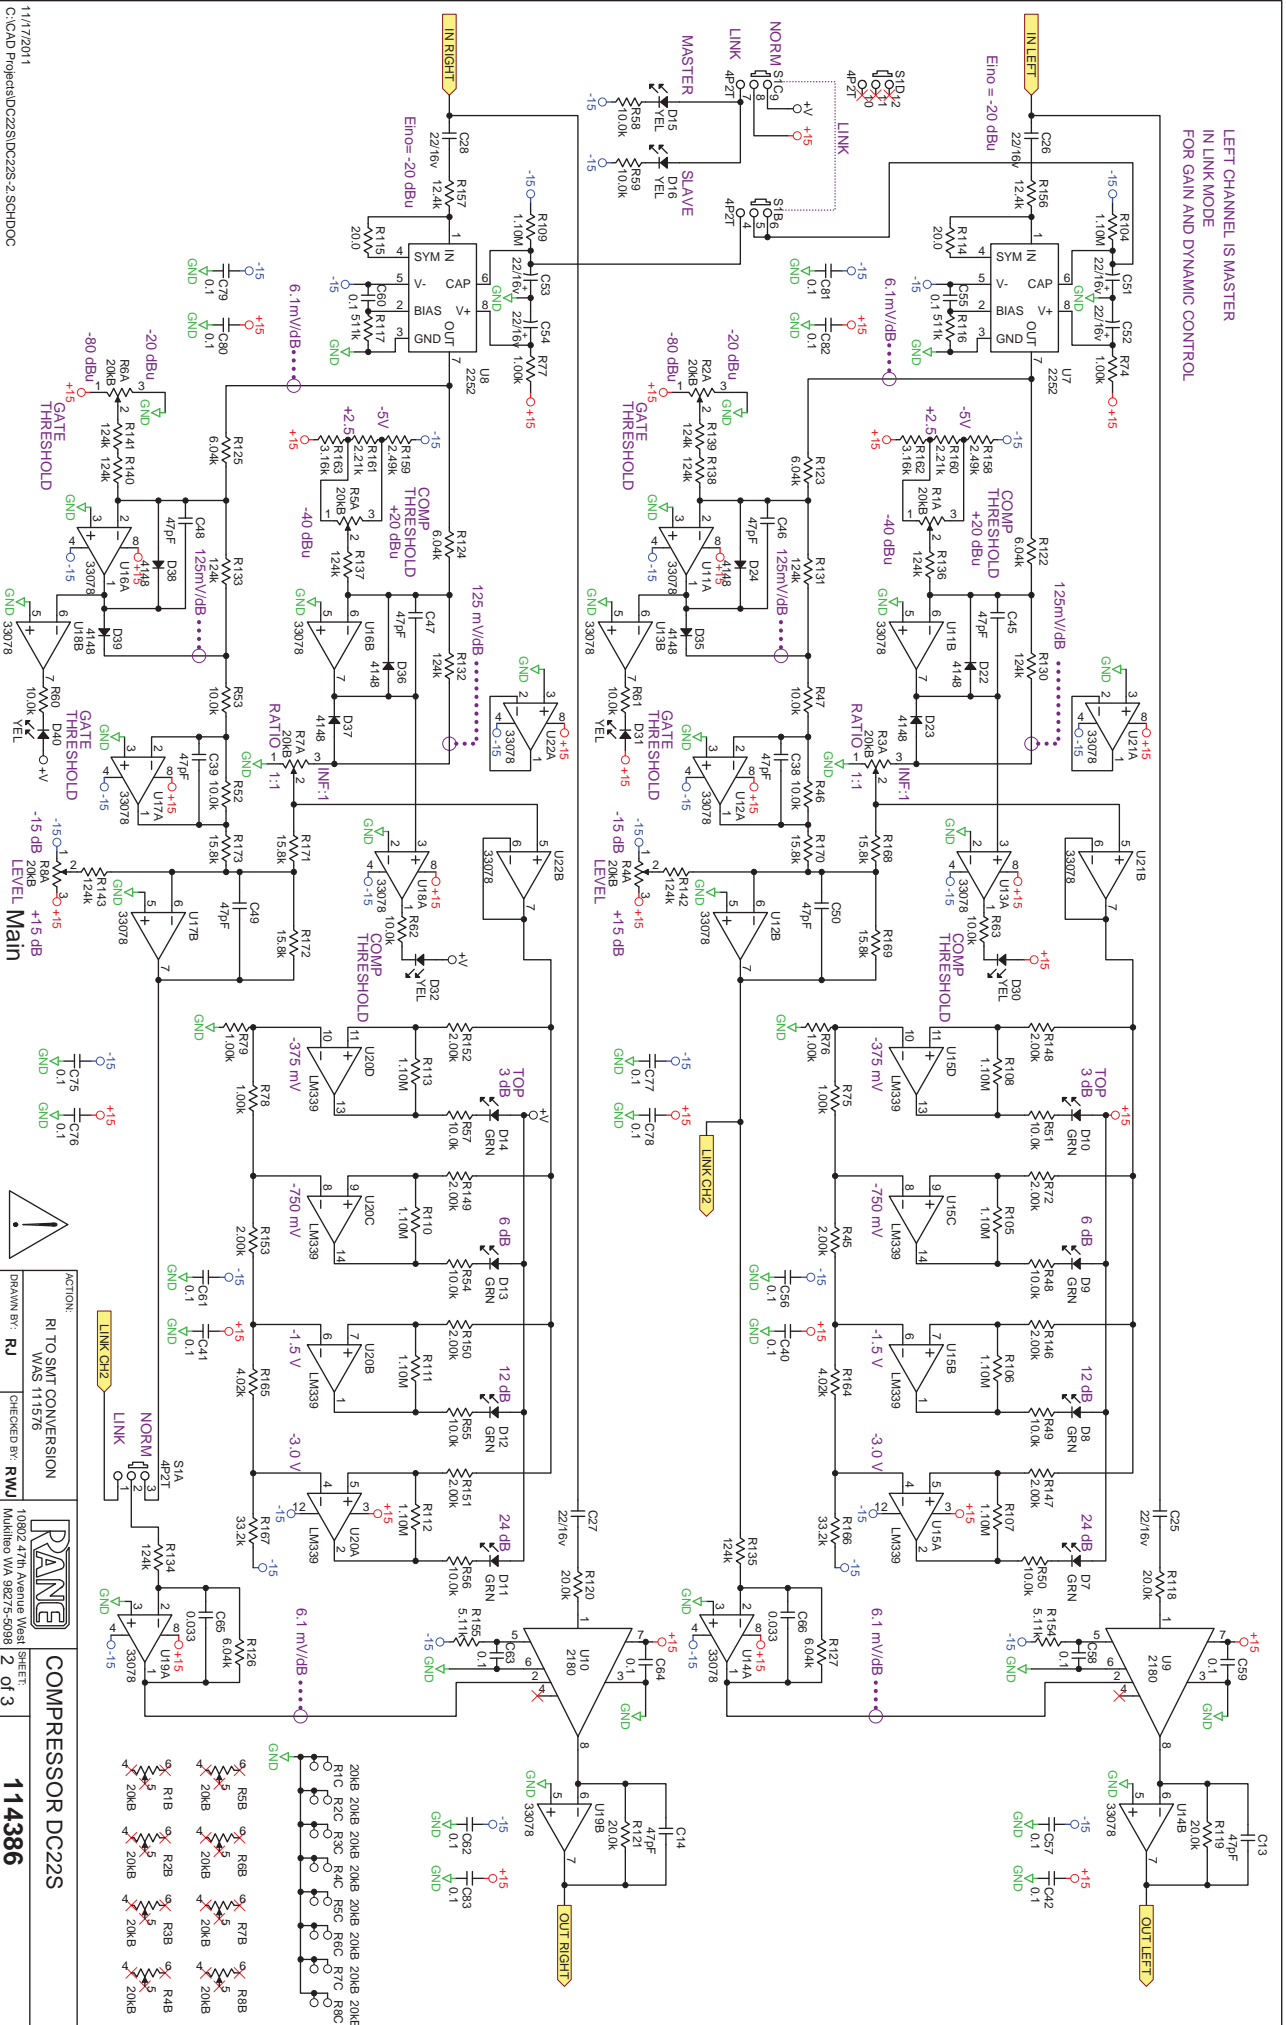

114383 FILM 1 OF 5 TOP SILKSCREEN DC22S

LEFT CHANNEL IS MASTER  
IN LINK MODE  
FOR GAIN AND DYNAMIC CONTROL

Main

ACTION:		RI TO SMT CONVERSION		RANE		POWER SUPPLY DC22S	
DRAWN BY:	RJ	CHECKED BY:	RWJ	10902 47th Avenue West	3	of 3	114386
WAS 11/15/76				MultiSite VA, 98275-5098	SHEET		