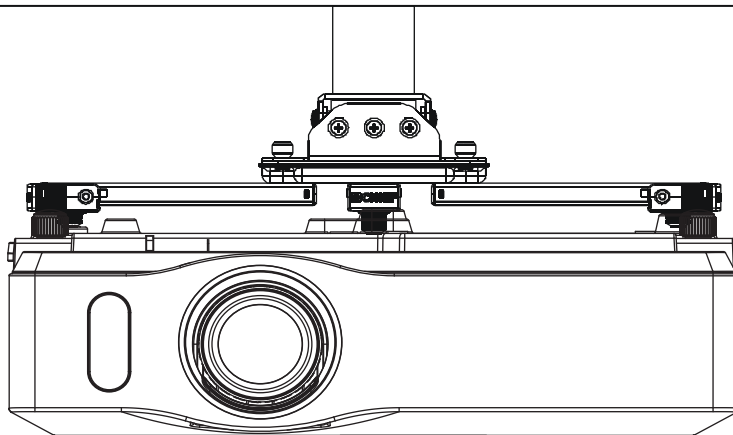

ONE CABLE DROP AUDIO & LOGIC I/O*

*Shielded CAT 5e (or better), up to 500 feet (150 meters).

HAL Note 108 • rane.com/hal
Call Us: 425-355-6000 • Mukilteo Washington USA

RANE

PLENUM-RATED AND ISOLATED

Rane RAD16z for HAL

- Two balanced Mic / Line / Line-Plus Inputs
 - A Line-Plus Input monos a stereo unbalanced source.
- Two balanced Line-level Outputs.
- Two Logic Inputs.
- Two Logic Outputs.
- Galvanic Isolation.

HAL Note 108 • rane.com/hal
Call Us: 425-355-6000 • Mukilteo Washington USA