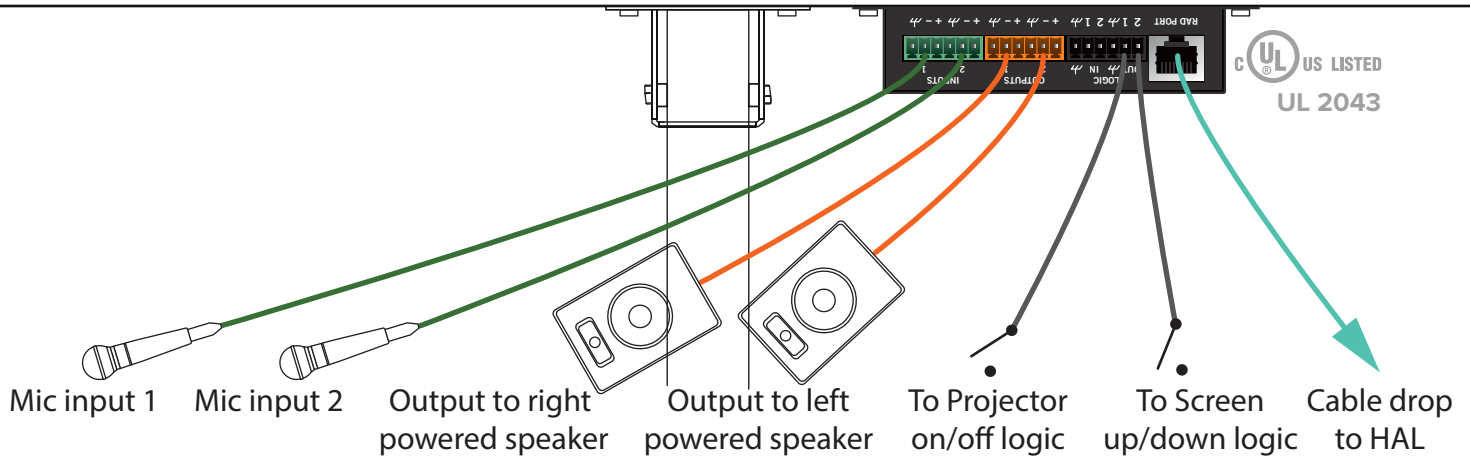

ONE CABLE DROP AUDIO & LOGIC I/O*

*Shielded CAT 5e (or better), up to 500 feet (150 meters).

HAL Note 108 • rane.com/hal
Call Us: 425-355-6000 • Mukilteo Washington USA

RANE

PLENUM-RATED AND ISOLATED

Rane RAD16z for HAL

- Two balanced Mic / Line / Line-Plus Inputs
 - A Line-Plus Input monos a stereo unbalanced source.
- Two balanced Line-level Outputs.
- Two Logic Inputs.
- Two Logic Outputs.
- Galvanic Isolation.

HAL Note 108 • rane.com/hal
Call Us: 425-355-6000 • Mukilteo Washington USA