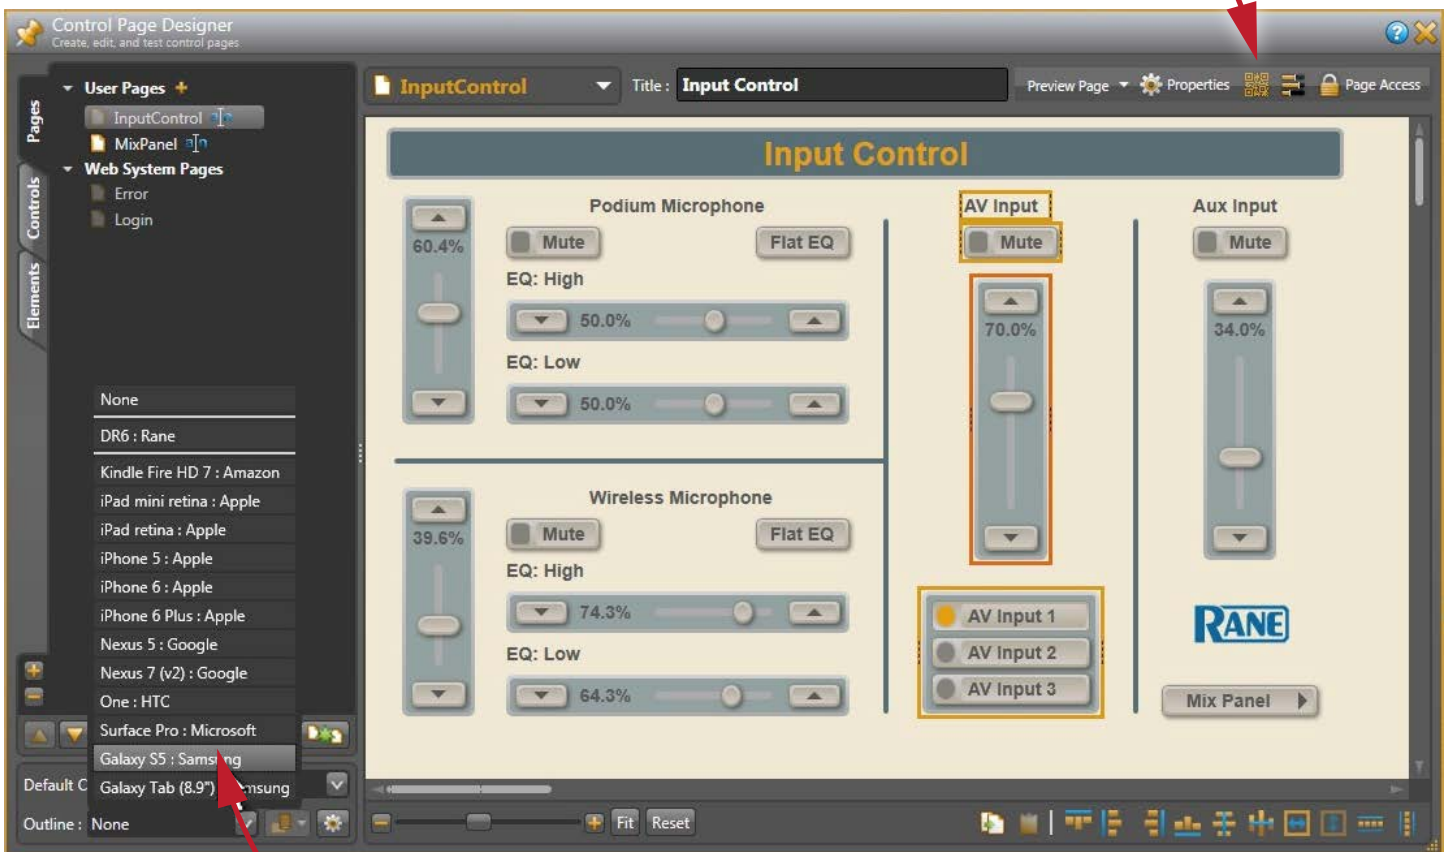

Browser-based controls for everyone's device — simultaneously.

HAL Note 110 • rane.com/hal
Call Us: 425-355-6000 • Mukilteo Washington USA

Use any phone, tablet or laptop browser.

Web Controls are fully customizable touchscreen remotes for the HAL family. Rather than buy more fixed wall remotes, use touchscreens your client already owns. Use any web browser to connect to your HAL. There is no app to find and download.

Web controls support multiple pages and any set of levels, toggles, selectors and commands. Drag, drop and resize controls as desired. Use your background images and logos. User Access logins secure pages for public or staff use.

Halogen's Control Page Designer lets you create one set of pages and use them in a web control design, DR6 display or both. It even lets you generate a QR code to provide fast browser access to the controls.