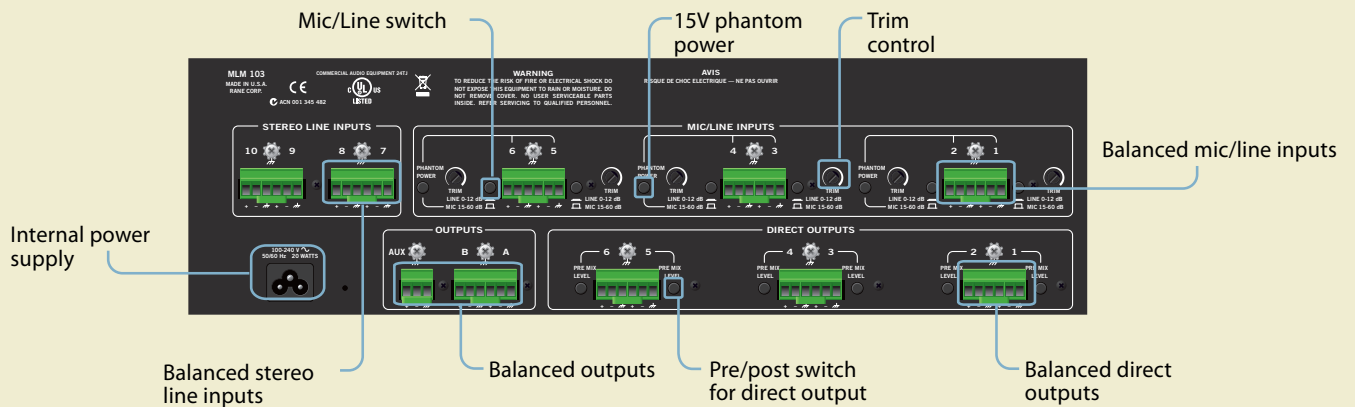

FOR THOSE THAT LIVE TO SOLDER, WE APOLOGIZE.

MLM 103

MLM 103 10x3 RACK MOUNT MIXER

Designed exclusively for contractors. Leave it to Rane to come up with a simple tool for complex demands. From solderless Euroblock connectors to studio grade mic preamps, you can see (and hear) that the MLM 103 is built for contractors. With features that include trim controls, mic/line selectors, phantom power,

3-band channel EQ, direct outs, and console style routing; the MLM 103 is perfect for numerous applications, yet takes up minimum rack space. And of course, every input and output on this mixer is balanced. You wouldn't have it any other way. Find out more about product applications at www.rane.com/mlm103.html.