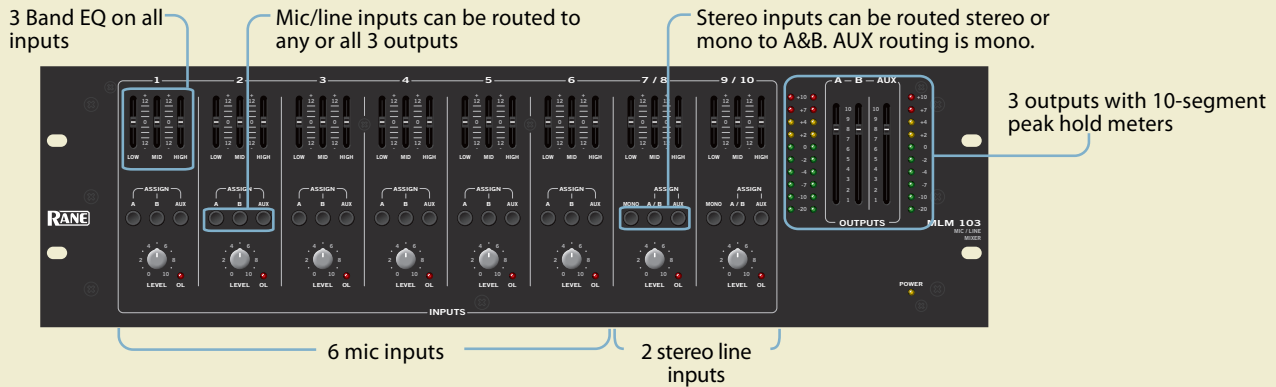

FOR THOSE THAT LIVE TO SOLDER, WE APOLOGIZE.

MLM 103

MLM 103 10x3 RACK MOUNT MIXER

Designed exclusively for contractors. Leave it to Rane to come up with a simple tool for complex demands. From solderless Euroblock connectors to studio grade mic preamps, you can see (and hear) that the MLM 103 is built for contractors. With features that include trim controls, mic/line selectors, phantom power,

3-band channel EQ, direct outs, and console style routing; the MLM 103 is perfect for numerous applications, yet takes up minimum rack space. And of course, every input and output on this mixer is balanced. You wouldn't have it any other way. Find out more about product applications at www.rane.com/mlm103.html.