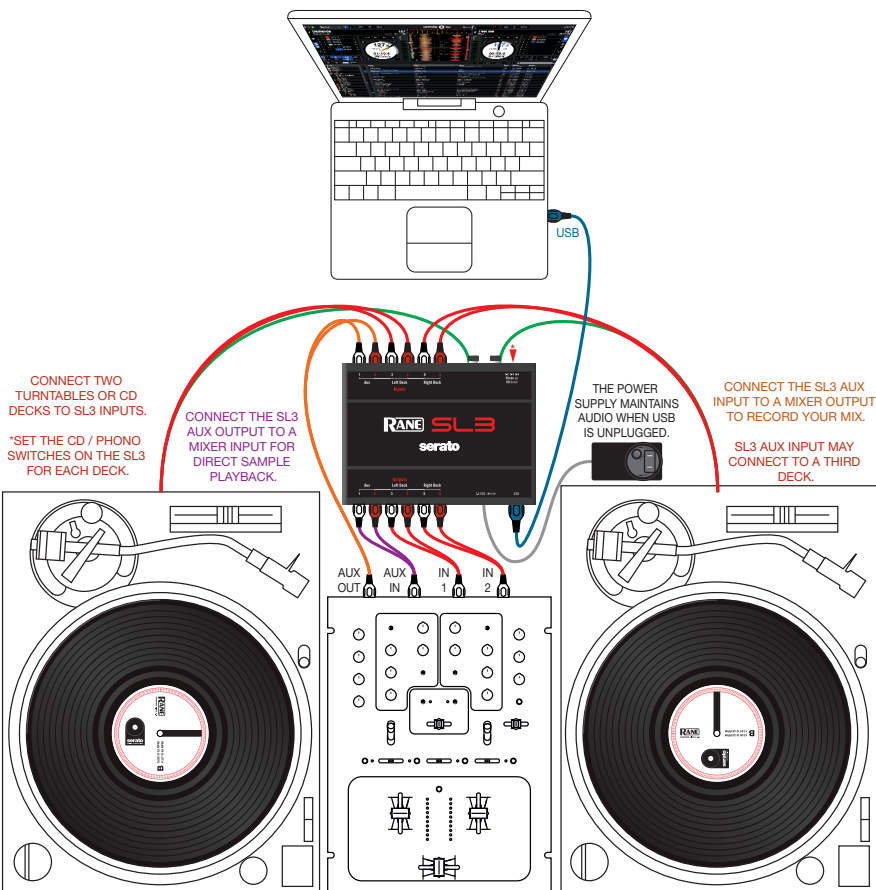

## 3-deck interface for professional DJs

The SL3 connects one, two or three standard vinyl or CD turntables to your computer and the mixer of your choice. This intuitive system replicates the traditional DJing experience for “real feel” usability. With unparalleled performance and stability, you’ll soon see why thousands of DJs worldwide choose Rane with Serato software.

The auxiliary input provides a live input feed for creative sampling, recording your set or using a third vinyl turntable or CD deck. The auxiliary output delivers a third deck or the SP-6 sample player output to a dedicated input on your mixer. Studio-grade phono preamps and 24-bit audio processing deliver exceptional sound.

The SL3 includes two 12” Serato Control records and two Control CDs, USB cable, and RCA audio cables to your mixer. An international power supply with country adaptors is included to insure continuous signal and easy transfer when unplugging USB between DJs.

SL3 feature enhancements include:

- Supports up to three turntables or CD decks switchable in any combination.
- Aux Input for Live Mix Recording or a third deck.
- Aux Output can be assigned to the Serato DJ SP-6 Sample Player or a third deck.
- 6-in 6-out sound card with any software supporting ASIO or Core Audio.
- Software and driver-switchable Direct Thru connections for regular vinyl or CD.
- External power supply included to provide Direct Thrus without USB power from a computer.